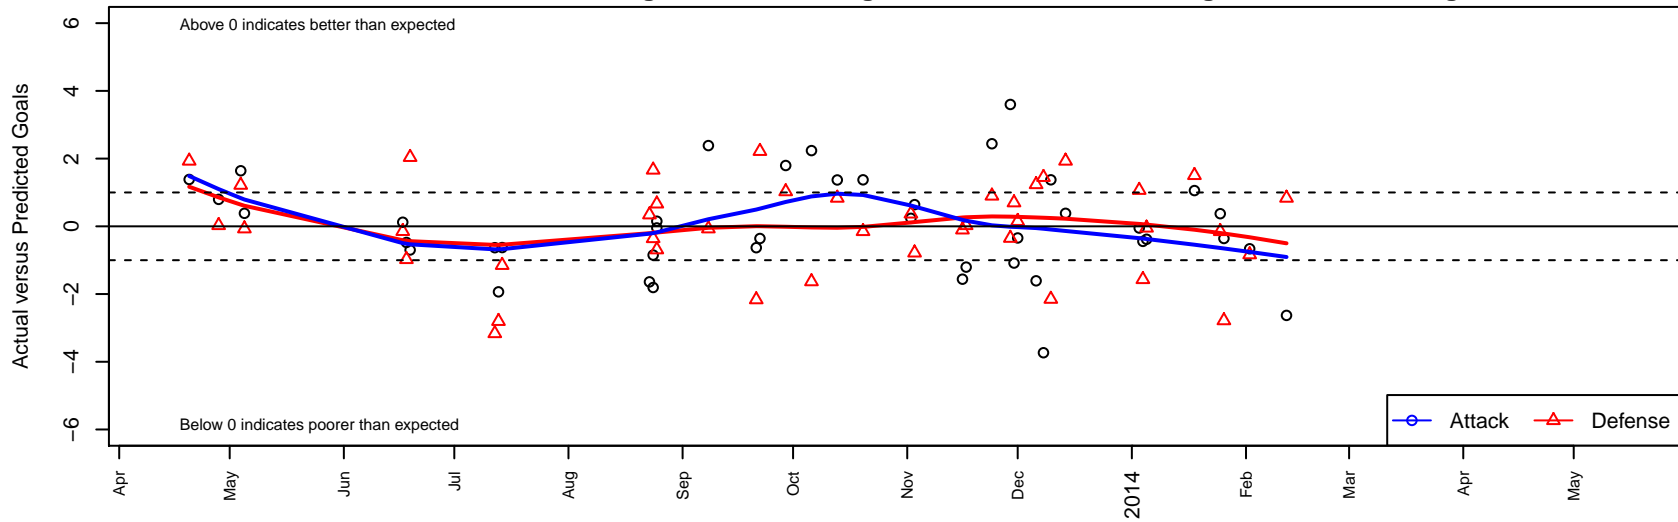

WPFC Black B98
Dots are actual minus expected GF (blue circles) and GA (red triangles).
Blue line is smoothed change in attack strength. Red is smoothed change in defense strength.